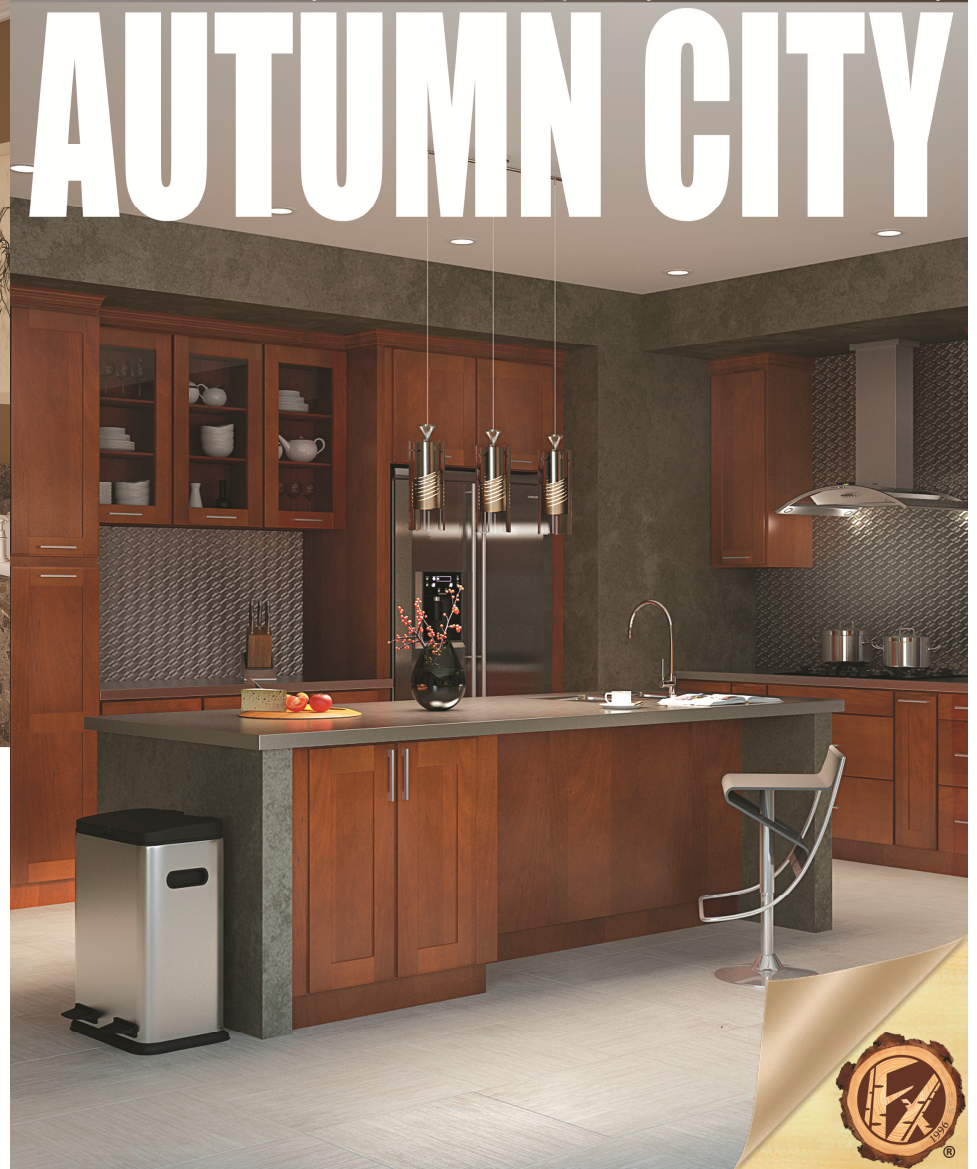

Quality Cabinets, Real Wood Construction

Solid Beech, Honey Color Contemporary Kitchen Cabinetry

AUTUMN CITY

The photography and the color samples shown in this brochure have been reproduced as accurately as printing technologies and are for representation only. To ensure the highest satisfaction, we strongly recommend you to view an actual product sample prior to ordering cabinetry.

Quality You Can See, Service You Can Trust!

Copyright © 2014 Fu Xiang International, Inc. All rights reserved.